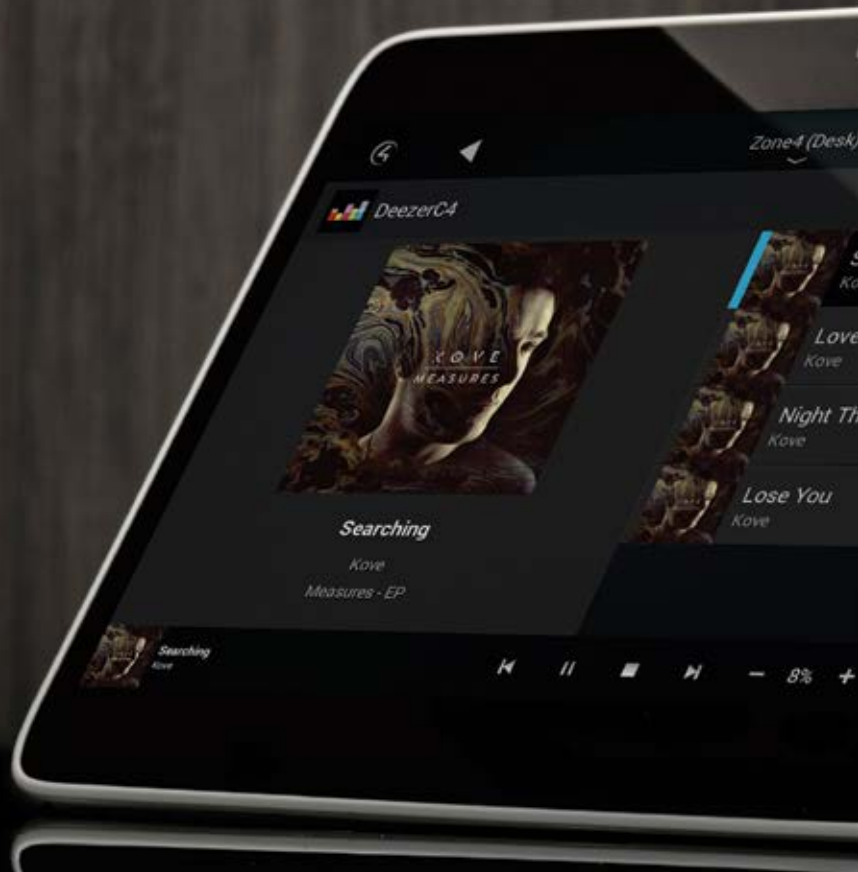

#### Control4 EA-1 Tech Specs

High-performance ARM processor

Single zone of audio

Four IR and two serial outputs

Ethernet and 2.4 GHz WiFi for IP controlled devices and streaming services

EA-1  
Entertainment  
and Automation  
Controller

## Stream Music Throughout The Home

Advanced audio architecture and multiple audio zones stream high-resolution music throughout the home.

- Fill every room in your house with crisp, clear 24-bit high-resolution audio
- Stream music from up to three sources simultaneously, including built-in support for AirPlay-enabled mobile devices, native streaming services, your music library or hundreds of other music devices
- Add smart lighting throughout your home for one-touch convenience, stunning ambiance and energy efficiency
- Automate your security system, door locks and garage doors for added peace-of-mind, while you're at home or away
- High-performance automation delivers personalized entertainment, and lighting experiences that can be programmed uniquely for your Smart Home